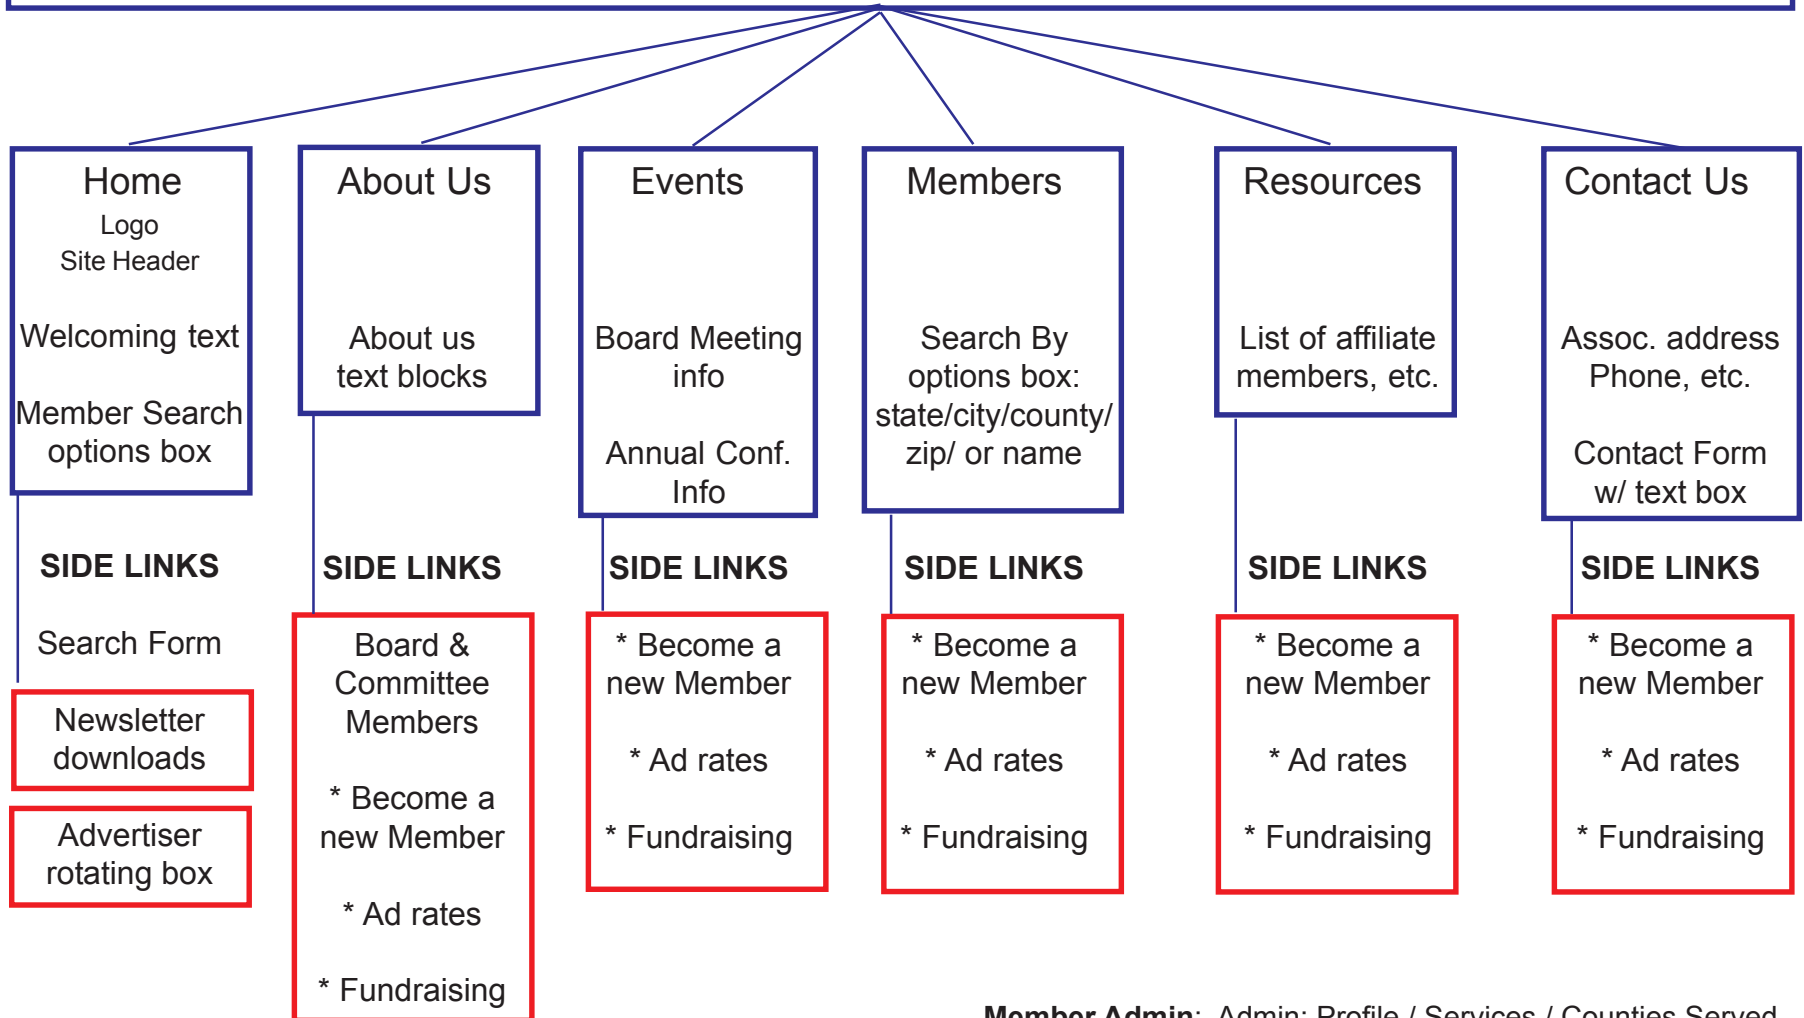

Basic Member Association Web Site Navigation Layout

Administration Section:

Member Admin: Admin: Profile / Services / Counties Served
Spreadsheet of member info

Settings: Login Maintenance
Assoc. info (address, etc.)

Events: Event Name / Entry info / Category

Resources: Link name / Link Entry

Advertisers: Ad Name / Entry info